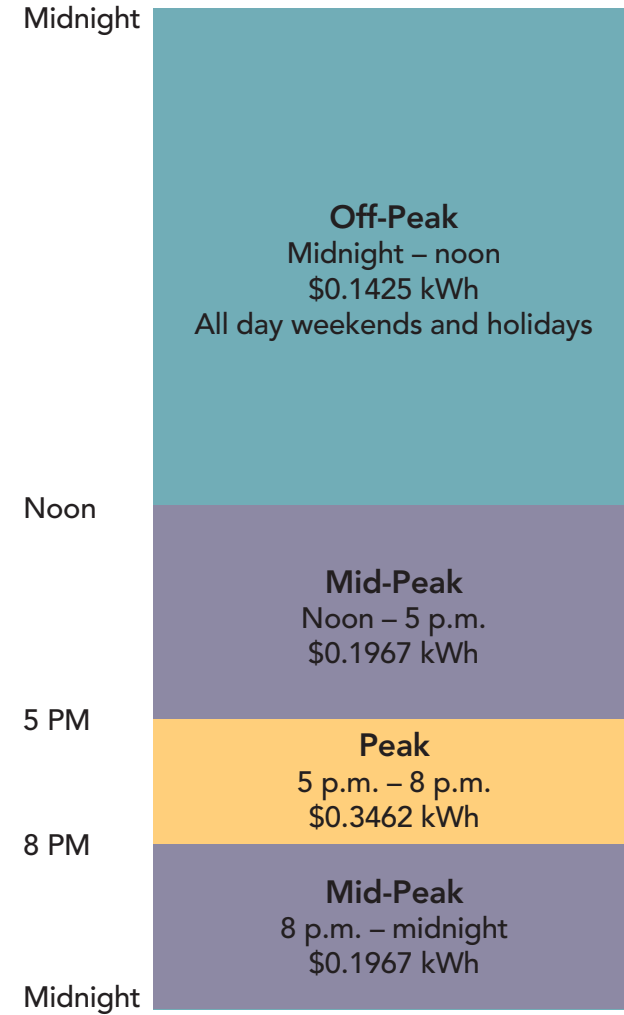

❄️ Non-summer

January 1 - April 30

❄️ Non-summer

May 1 - May 31

☀️ Summer

June 1 - September 30

❄️ Non-summer

October 1 - December 31